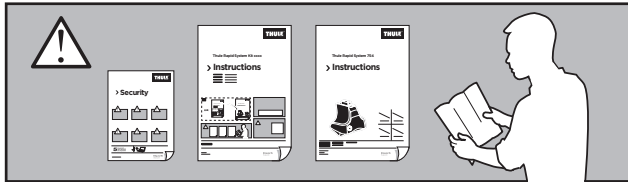

# > Instructions

**MAZDA Premacy, 5-dr MPV, 99-01, 02-04**

ISO 11154-E

**141159**

C.20130107  
519-1159-01

**Bring your life**

thule.com

03 x4