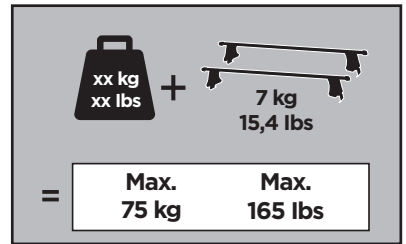

Thule Rapid System Kit 1159

> Instructions

MAZDA Premacy, 5-dr MPV, 99-01, 02-04

ISO 11154-E

141159

C.20130107
519-1159-01

Bring your life

thule.com