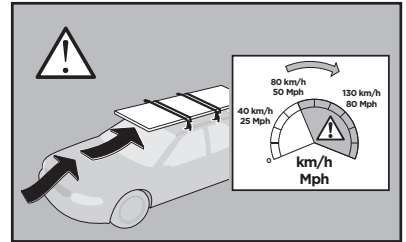

Thule Rapid System Kit 1159

> Instructions

MAZDA Premacy, 5-dr MPV, 99-01, 02-04

ISO 11154-E

141159

C.20130107
519-1159-01

Bring your life

thule.com