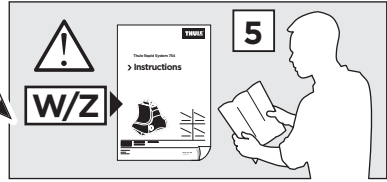

3

	W (mm)	Z (mm)	W (inch)	Z (inch)
MAZDA Premacy, 5-dr MPV, 99-01, 02-04	400	700	15 ³/₄	27 ¹/₂